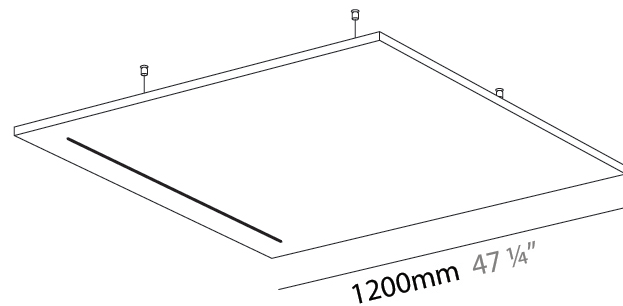

GENERAL

Series: Just Black Acoustic
Brand: Prolicht
Division: Architectural
Mounting Type: Suspension
Mounting Location: Ceiling

PHYSICAL

Shape: Square
Length (mm): 1200
Length (in): 47 ¼
Width (mm): 1200
Width (in): 47 ¼
Height (mm): 41
Height (in): 1 ⅝
Light Distribution: Direct

Fixture Finish: [ANC / ASH / BNA / BTC / BZE / CEL / EGG / EVG / FOG / FOS / FST / FUA / IRI / IRO / KHA / LIC / LIM / MER / MSN / MUS / ONX / PEA / PLU / POL / PPY / RAY / ROY / RST / STE / SWD / TAN / TAU](#)

Holder Finish: [SSR / BKV / CWI / CRY / HAB / LAG / UFT / ITA / RUA / RUR / MIC / FTG / MYG / TWT / LOD / PUS / FRO / FUP / KIA / POP / BLS / SPG / MEY / GOH / GUM / CHC / COM / ABZ / JAG](#)

Fixture Material: Aluminum
Cable Details: [2,000mm / 6,000mm Transparent Cable](#)

ELECTRICAL

Lamp Type: LED
Input Wattage (W): 23
Total Output Wattage (W): 20.9
Dimming: Non-Dimmable
Driver Included: No
Driver Location: Remote
Driver Type: Constant Voltage - Universal
Driver Class: Class 2
Input Voltage (V): 120 - 277
Output Voltage (V): 24

LED

Color Temperature (°K): 2700
Max. Delivered Lumen (lm): 603
Nominal Lumen (lm): 862
CRI: >90 CRI
Lamp Life (hrs): 80000

OPTICAL

Beam Angle: 30

RATINGS AND CERTIFICATIONS

Certified By: Certified for North American Standards
IP rating: IP20

PROJECT
TYPE
SPECIFIER
QUANTITY
DATE