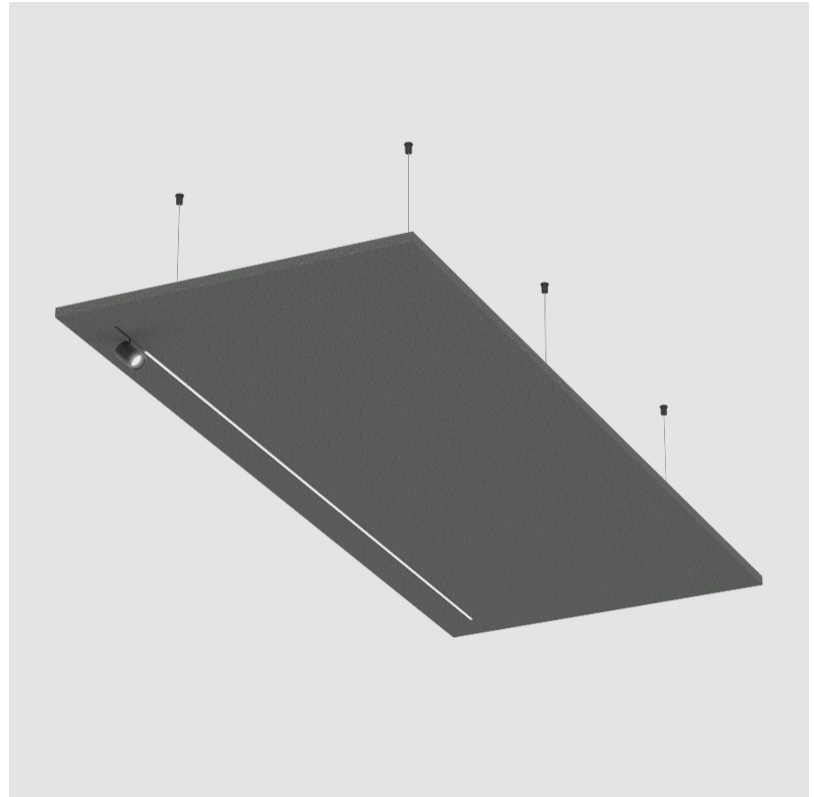

LED

Color Temperature (°K): 2700
Max. Delivered Lumen (lm): 714
Nominal Lumen (lm): 1020
CRI: >90 CRI
Lamp Life (hrs): 80000

OPTICAL

Beam Angle: 30

RATINGS AND CERTIFICATIONS

Certified By: Certified for North American Standards
IP rating: IP20